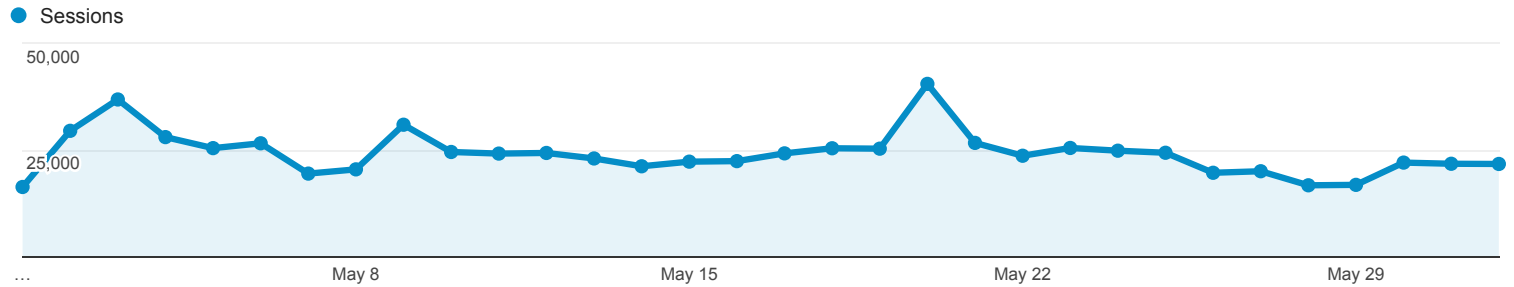

May 1, 2016 - Jun 1, 2016

Audience Overview

All Users
100.00% Sessions

Overview

■ Returning Visitor ■ New Visitor

Language	Sessions	% Sessions
1. en-us	534,788	69.10%
2. en-gb	79,419	10.26%
3. mk-mk	38,822	5.02%
4. sr	13,819	1.79%
5. de	10,091	1.30%
6. de-de	9,548	1.23%
7. hr-hr	9,518	1.23%
8. en	7,940	1.03%
9. en-au	7,930	1.02%
10. sr-rs	5,075	0.66%