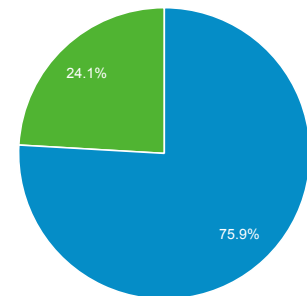

May 1, 2016 - Jun 1, 2016

Audience Overview

All Users
100.00% Sessions

Overview

■ Returning Visitor ■ New Visitor

Language	Sessions	% Sessions
1. en-us	534,788	69.10%
2. en-gb	79,419	10.26%
3. mk-mk	38,822	5.02%
4. sr	13,819	1.79%
5. de	10,091	1.30%
6. de-de	9,548	1.23%
7. hr-hr	9,518	1.23%
8. en	7,940	1.03%
9. en-au	7,930	1.02%
10. sr-rs	5,075	0.66%